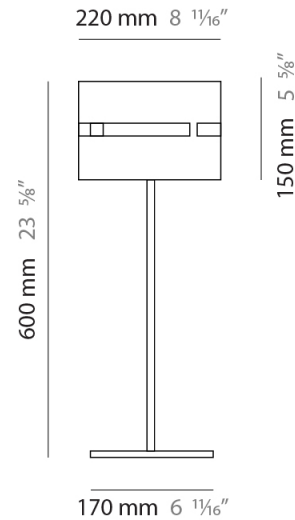

PROJECT
TYPE
SPECIFIER
QUANTITY
DATE

LUZ OCULTA METAL PORTABLE

D54022-

base number   Finish
Options

1. To build a product code in our configurator select the specify button on the base model # product page
2. To build a manual product code on this datasheet choose from the options listed below in blue font and add the suffix to the base model #

GENERAL

Series: Luz Oculta
Subseries: Luz Oculta Metal
Brand: Fambuena
Division: Design
Mounting Type: Portable
Mounting Location: Floor
Subcategory: Floor

PHYSICAL

Shape: Cylinder
Diameter (mm): 220
Diameter (in): 8 ¹¹/₁₆
Height (mm): 1500
Height (in): 59 ¹/₁₆
Light Distribution: Direct / Indirect
Fixture Finish: [BRA](#) / [BRZ](#) / [ABR](#)
Fixture Material: Metal
Upon Request: Bolt Down

ELECTRICAL

Number of Lamps: 1
Lamp Type: LED Retrofit
Lamp Shape: B10
Bulb Included: Bulb Not Included
Max. Wattage Per Lamp (W): 4
Lamp Base: E12
Input Voltage (V): 120

LED

OPTICAL

RATINGS AND CERTIFICATIONS

Certified By: Certified for North American Standards
IP rating: IP20