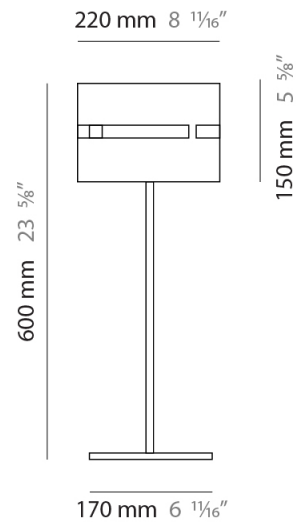

PROJECT	_____
TYPE	_____
SPECIFIER	_____
QUANTITY	_____
DATE	_____

LUZ OCULTA METAL PORTABLE

D54022-

base number   Finish
Options

1. To build a product code in our configurator select the specify button on the base model # product page
2. To build a manual product code on this datasheet choose from the options listed below in blue font and add the suffix to the base model #

GENERAL

Series: Luz Oculta
Subseries: Luz Oculta Metal
Brand: Fambuena
Division: Design
Mounting Type: Portable
Mounting Location: Floor
Subcategory: Floor

PHYSICAL

Shape: Cylinder
Diameter (mm): 220
Diameter (in): 8 11/16
Height (mm): 1500
Height (in): 59 1/16
Light Distribution: Direct / Indirect
Fixture Finish: [BRA](#) / [BRZ](#) / [ABR](#)
Fixture Material: Metal
Upon Request: Bolt Down

ELECTRICAL

Number of Lamps: 1
Lamp Type: LED Retrofit
Lamp Shape: B10
Bulb Included: Bulb Not Included
Max. Wattage Per Lamp (W): 4
Lamp Base: E12
Input Voltage (V): 120

LED

OPTICAL

RATINGS AND CERTIFICATIONS

Certified By: Certified for North American Standards
IP rating: IP20